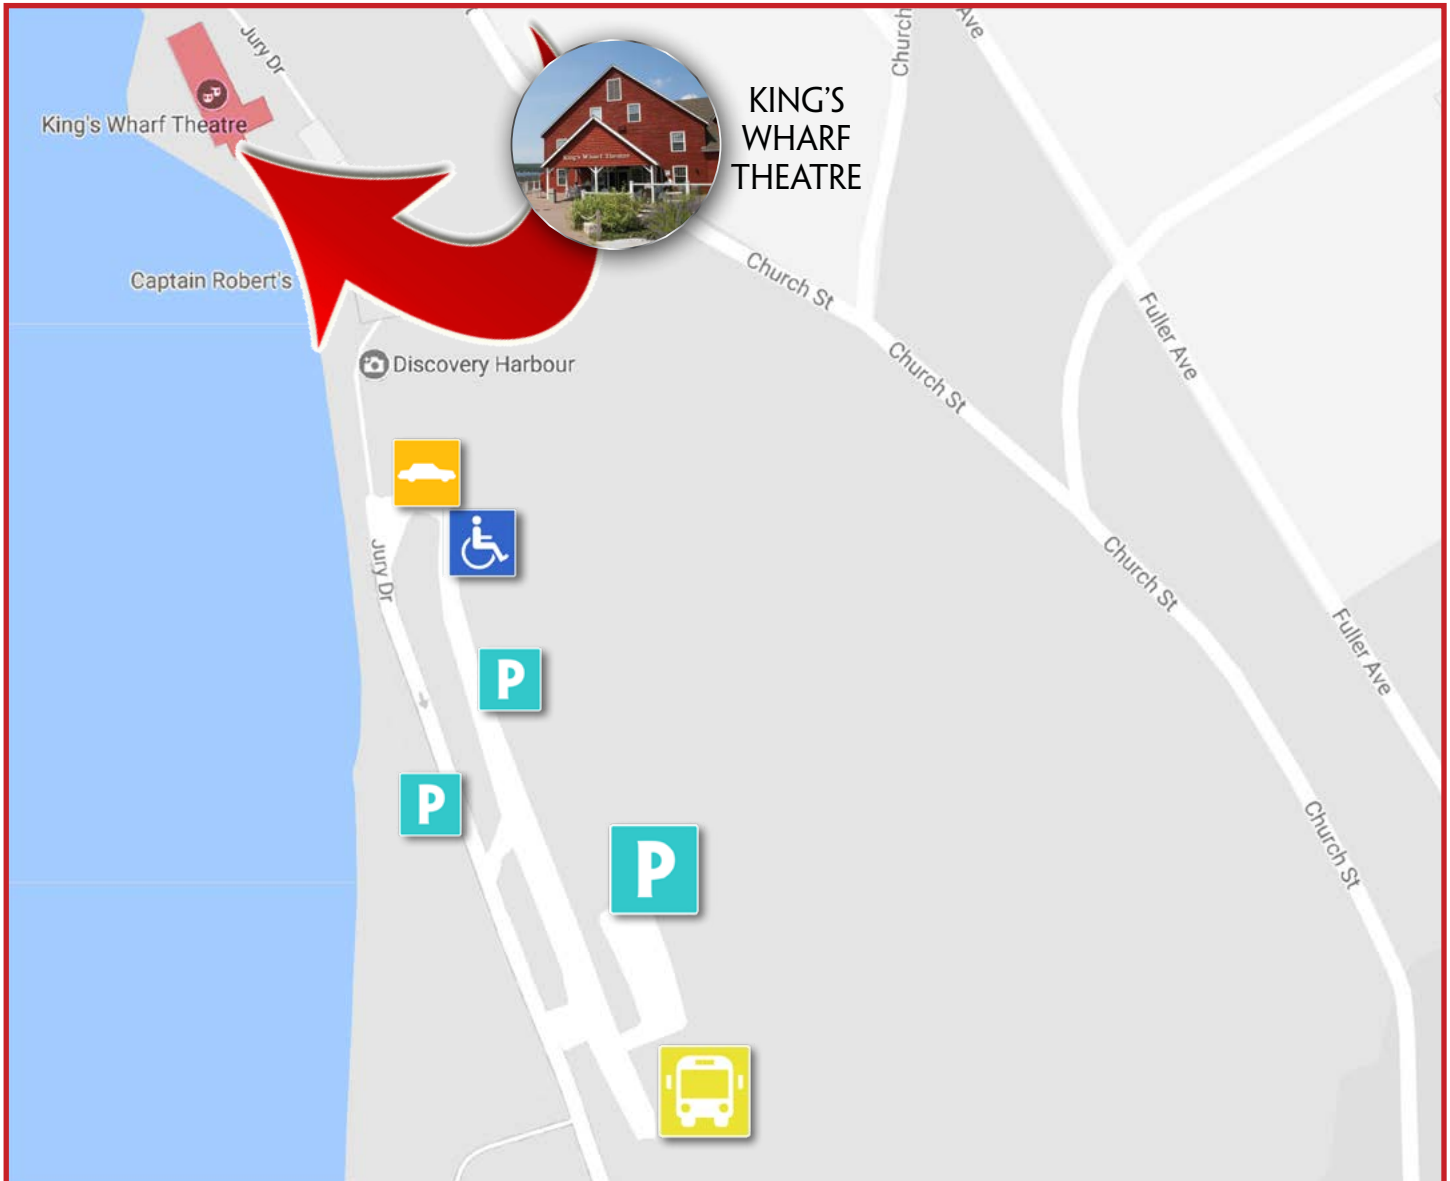

Free Parking

Wheelchair Accessible, Stadium Style Seating

366 Seats

# KING'S WHARF THEATRE

## PARKING MAP